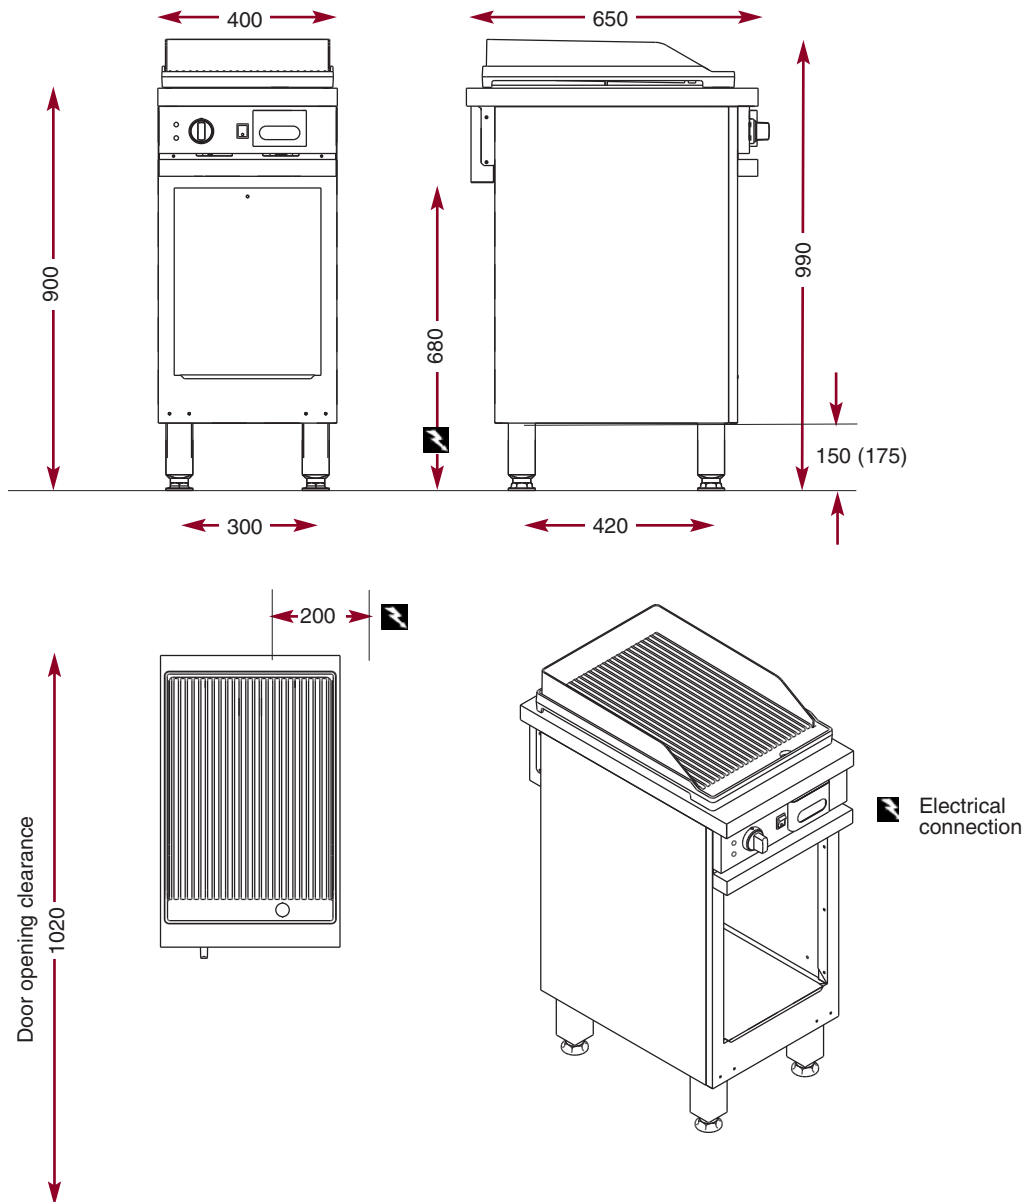

CME 410 GR.

Ridged cast iron electric grill.

- Same features as model CMG 410 GR, but in electric version.
- Power 3.3 kW.
- Electric supply: 230V single phase or 400V three phases + N + E.
- Variable power control switch.

CME 410 GR W 400 - D 650 - H 900

Door Option 400.

CMG 410 GR W 400 - D 650 - H 900

Ridged cast iron electric grill

CME 410 GR

Oil trap.

AMBASSADE
DE BOURGOGNE

The Chef's Choice.